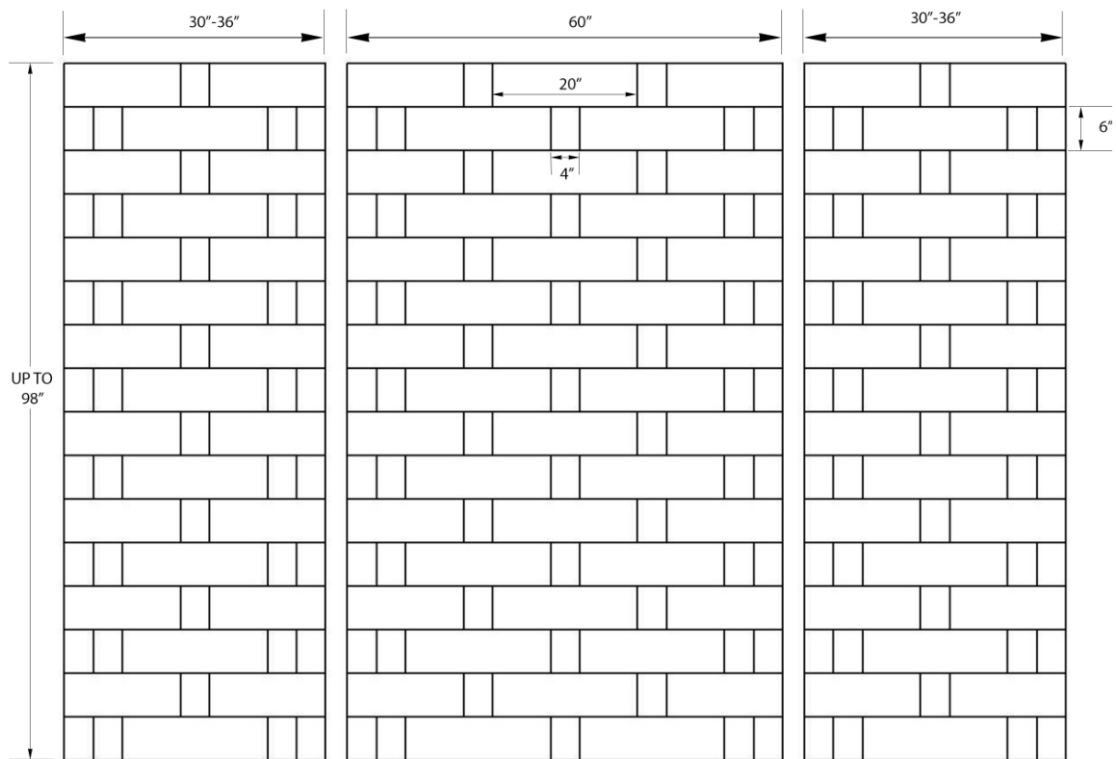

Cast Marble Shower Surrounds

Model: Amber

Specification:

- Material: Cast marble
- 20" x 6", 4" x 6" pattern
- Gloss finish
- Sealed surface
- Mold & mildew resistant
- Easy to install
- Brand: NERVAL

Disclaimer: Nerval makes every effort to provide accurate specification data. However, specification may change without notice. Please visit nerval website to see NERVAL'S TERMS AND CONDITIONS.

Cast Marble Shower Surrounds

Width	Height	Thickness
30"	96"	1/4"
36"	96"	1/4"
60"	96"	1/4"

Custom sizes are available

Specification:

Model: Amber

- All panels are made oversized and must be measured and cut to fit on site by the installer.
- For shower & tub surrounds.
- Accessory are available at www.nervalcorp.com

Model: Amber
Product: Shower & tub panels
Style: Contemporary
Design: Smooth
Recommended uses: Shower & tub surrounds

Panel size:

- 30"x 96"
- 36"x 96"
- 60"x 96"
- Custom sizes are available
- Thickness: ¼"
- Material: Cast marble
- Finish: Gloss
- Brand: NERVAL

Features:

- Pattern: 20"x 6", 4"x 6" smooth
- Solid panel
- Sealed surface
- Mold resistant
- Mildew resistant
- Shipped oversize – measure & cut at the jobsite by installer
- Easy to Install

Options:

- Soap shelf
- Shampoo shelf
- Trim